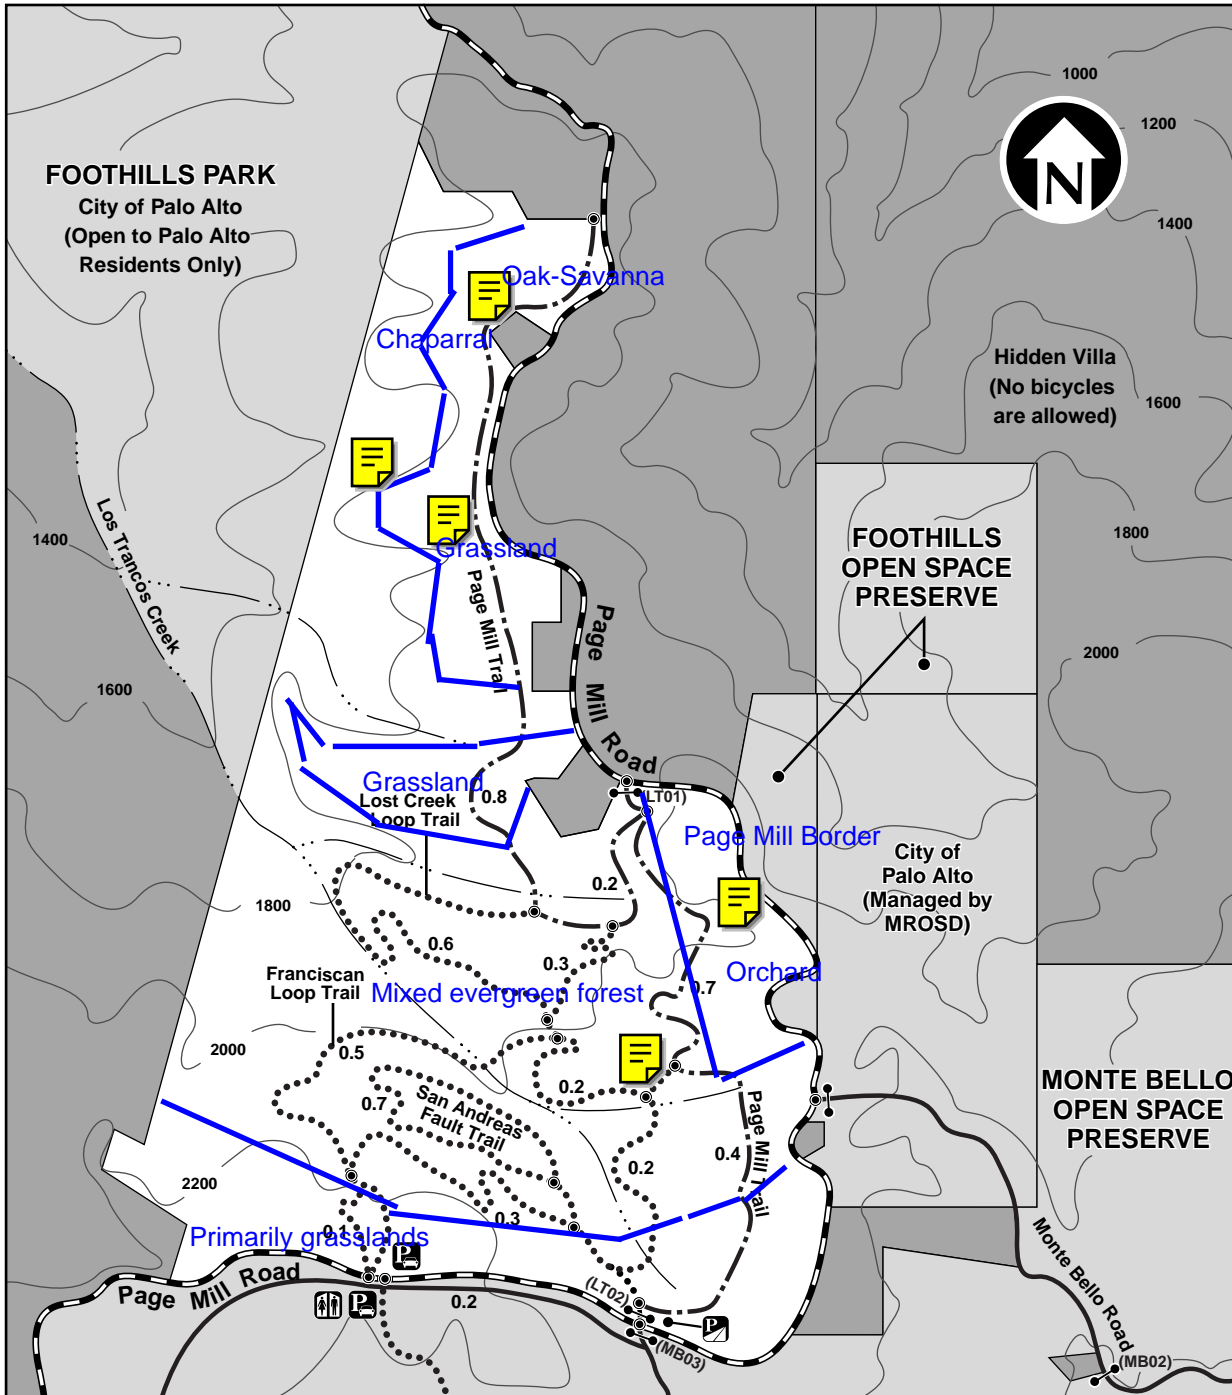

LOS TRANCOS OPEN SPACE PRESERVE

MIDPENINSULA REGIONAL OPEN SPACE DISTRICT

Trail Use

- Hiking Only
- — — Hiking, Equestrian
- — — Hiking, Bicycling, Equestrian

Note:
Dogs and bicycles are not allowed on this preserve.

Map Legend

- Gate (#s)
- 1.0 Trail Distance in Miles
- Creek
- Restroom
- Vehicle Parking Lot
- Roadside Parking
- Other Public Lands
- No Public Entry Private or Leased Lands